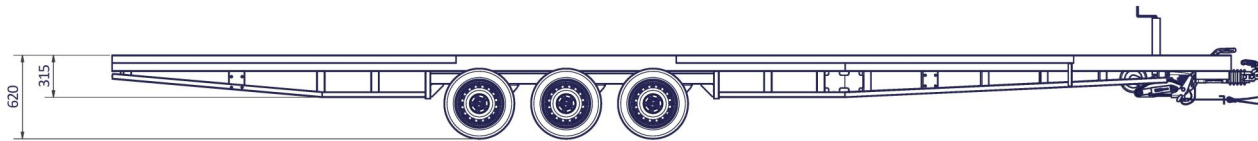

www.VLEMMIX.de

TINY HOUSE 720 PLATEAU

Surface treatment:			
CITY: © VLEMMIX AANHANGWAGENS This drawing and its contents may not be made accessible and/or duplicated for others without permission. All rights reserved.			
TOLERANCE:	UNIT:	DRAWN BY:	J.H.
ISO 2768-MK	mm	DATE:	19-5-2020
PROJECT/DRAWING NO.:		3374_TINY	
SCALE:		DESCRIPTION:	
1 : 20		HOUSE_plateau	
		SHEET:	6
		SHEETS:	9