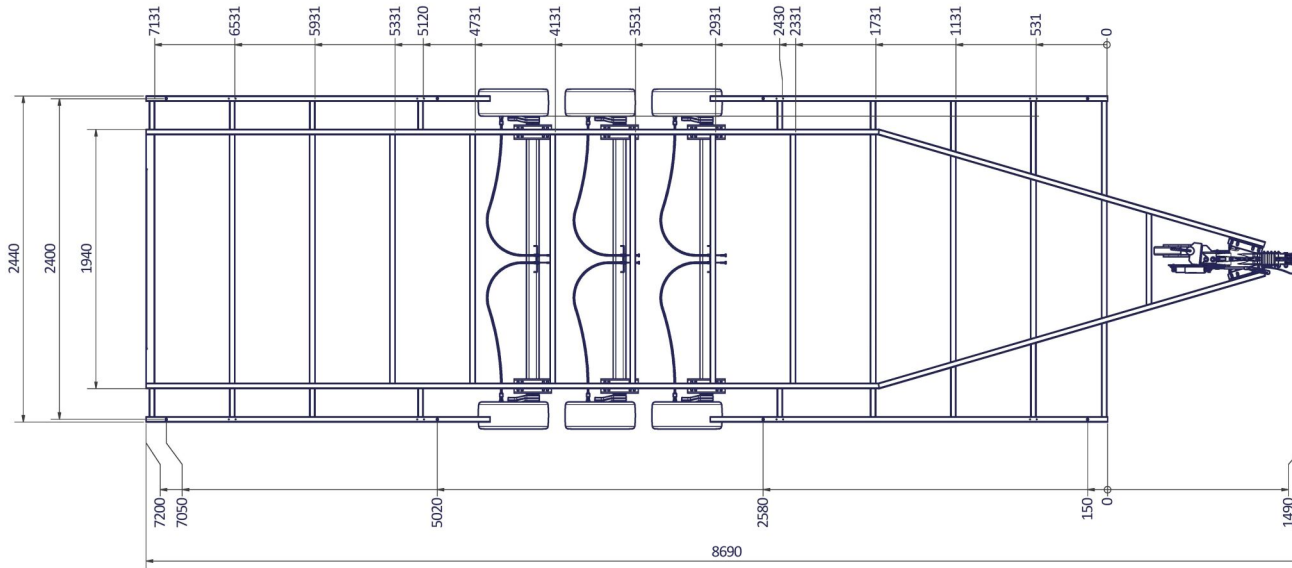

www.VLEMMIX.de

TINY HOUSE 720 PLATEAU

Surface treatment:			
CITY: © VLEMMIX AANHANGWAGENS This drawing and its contents may not be made accessible and/or duplicated for others without permission. All rights reserved.			
TOLERANCE:	UNIT:	DRAWN BY:	J.H.
ISO 2768-MK	mm	DATE:	19-5-2020
PROJECT/DRAWING NO.:		3374_TINY	
SCALE:		DESCRIPTION:	
1 : 20		HOUSE_plateau	
		SHEET:	6
		SHEETS:	9