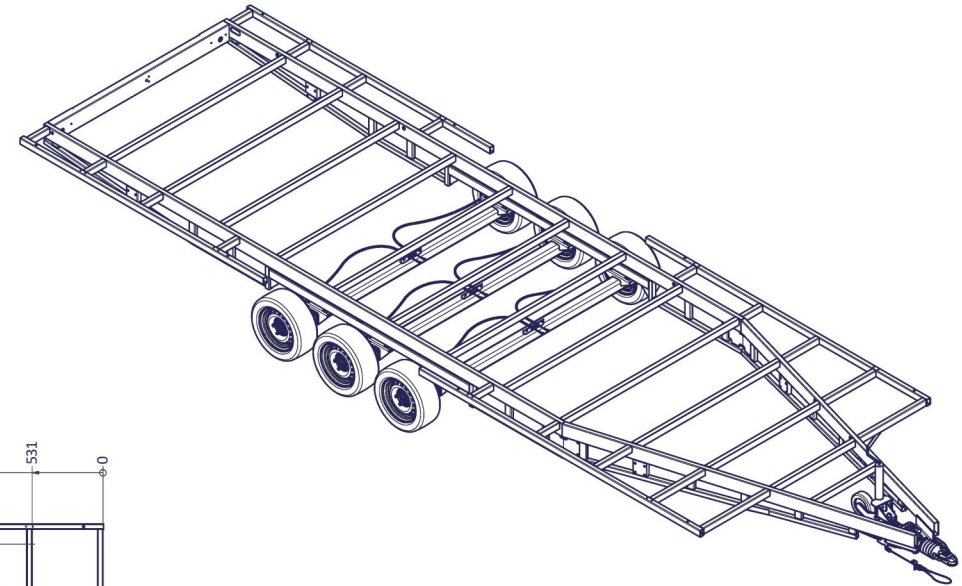

www.VLEMMIX.de

TINY HOUSE 720 PLATEAU

Surface treatment:			
CITY: © VLEMMIX AANHANGWAGENS This drawing and its contents may not be made accessible and/or duplicated for others without permission. All rights reserved.			
TOLERANCE:	UNIT:	DRAWN BY:	J.H.
ISO 2768-MK	mm	DATE:	19-5-2020
PROJECT/DRAWING NO.:		3374_TINY	
SCALE:		DESCRIPTION:	
1 : 20		HOUSE_plateau	
		SHEET:	6
		SHEETS:	9